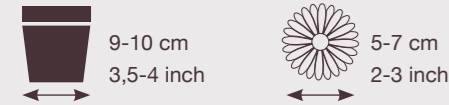

Flori Line® Mini White & Mini Hot Pink

flori
Line

Seeds & seedlings

Flori Line® Midi Dark Fireball

Flori Line® Maxi Yellow

ABOUT FLORI LINE®

- Wide range of bright coloured essential basic varieties
- Extraordinary extra's: Fireball, Eyecatcher and Bicolour
- Beautiful mixtures and extensive customizable options
- Special flower shapes: single, double and spider flowered
- Available in Maxi, Midi, Mini and Micro flower size
- Suitable for indoor use and semi-indoor use

- Year round available F1 Hybrid material from seed
- Uniform plant habits for foliage, flowering window, flower colour
- Quick flowering plants
- Compact plants
- Delivered as seeds (1.000 seeds per unit)
- Delivered as seedlings (144 young plants per tray)
- Suited to pot in 6 to 13 cm / 2,5 to 6 inch pots
- Extended cultivation manual is available

Maxi

Midi

Mini

Micro

SYMBOLS

- Black centre
- Green centre
- Specialty colour
- ☼ Spider
- ☼ Double flowered

Maxi

☼ Maxi White