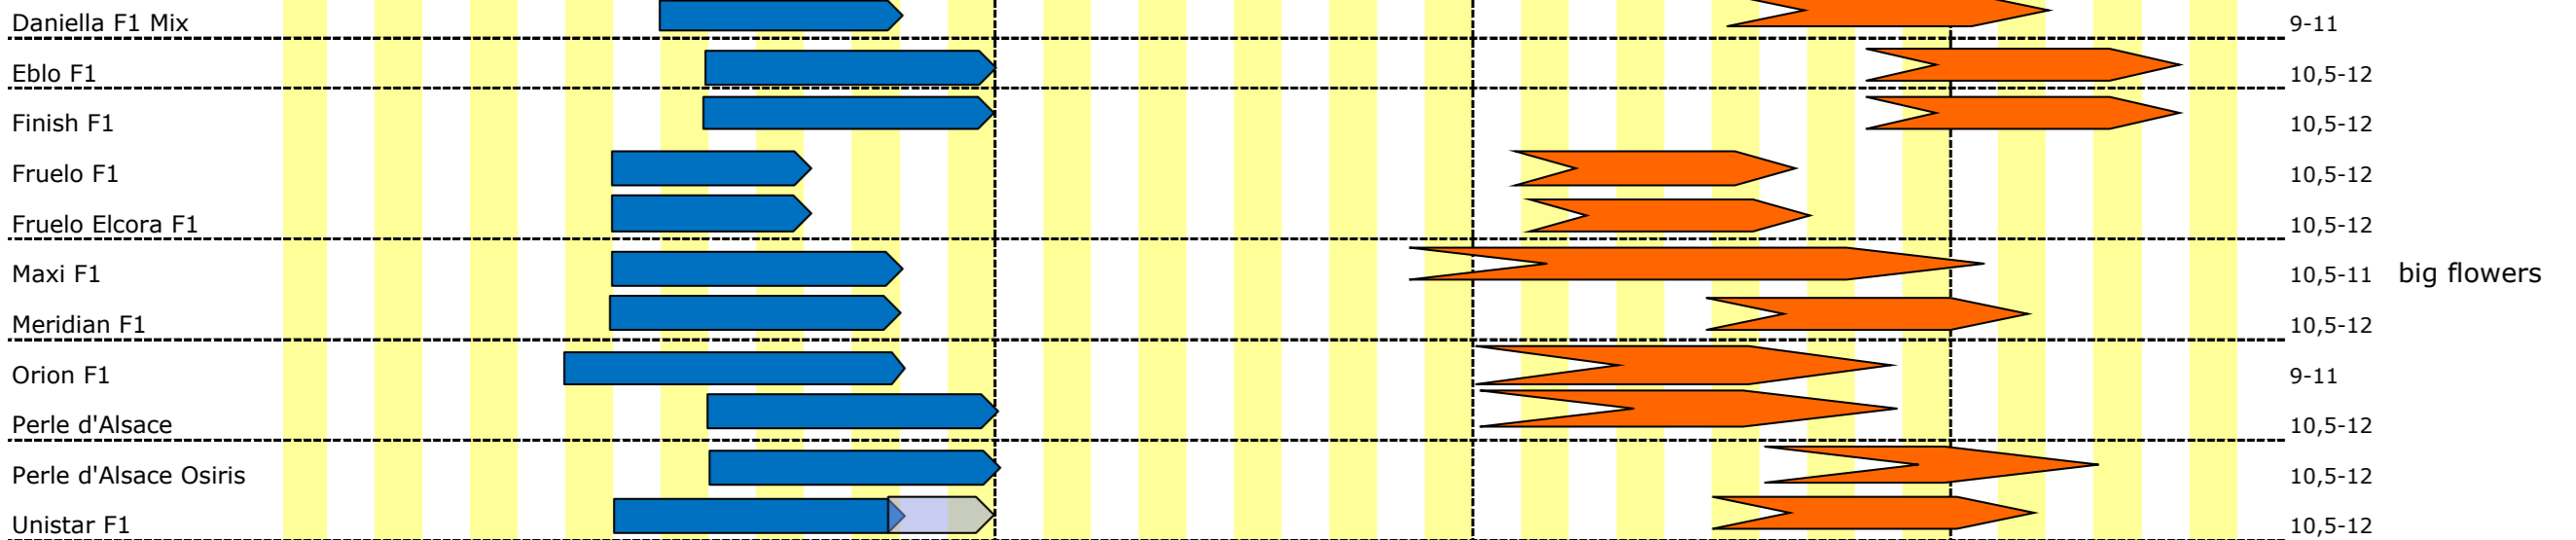

PRIMULA series

potting date

flowering time

pot

remarks

26 27 28 29 30 31 32 33 34 35 36 37 38 39 40 41 42 43 44 45 46 47 48 49 50 51 52 1 2 3 4 5 6 7 8 9 10 11 12 13 14 15 cm

compact series

series - habit medium