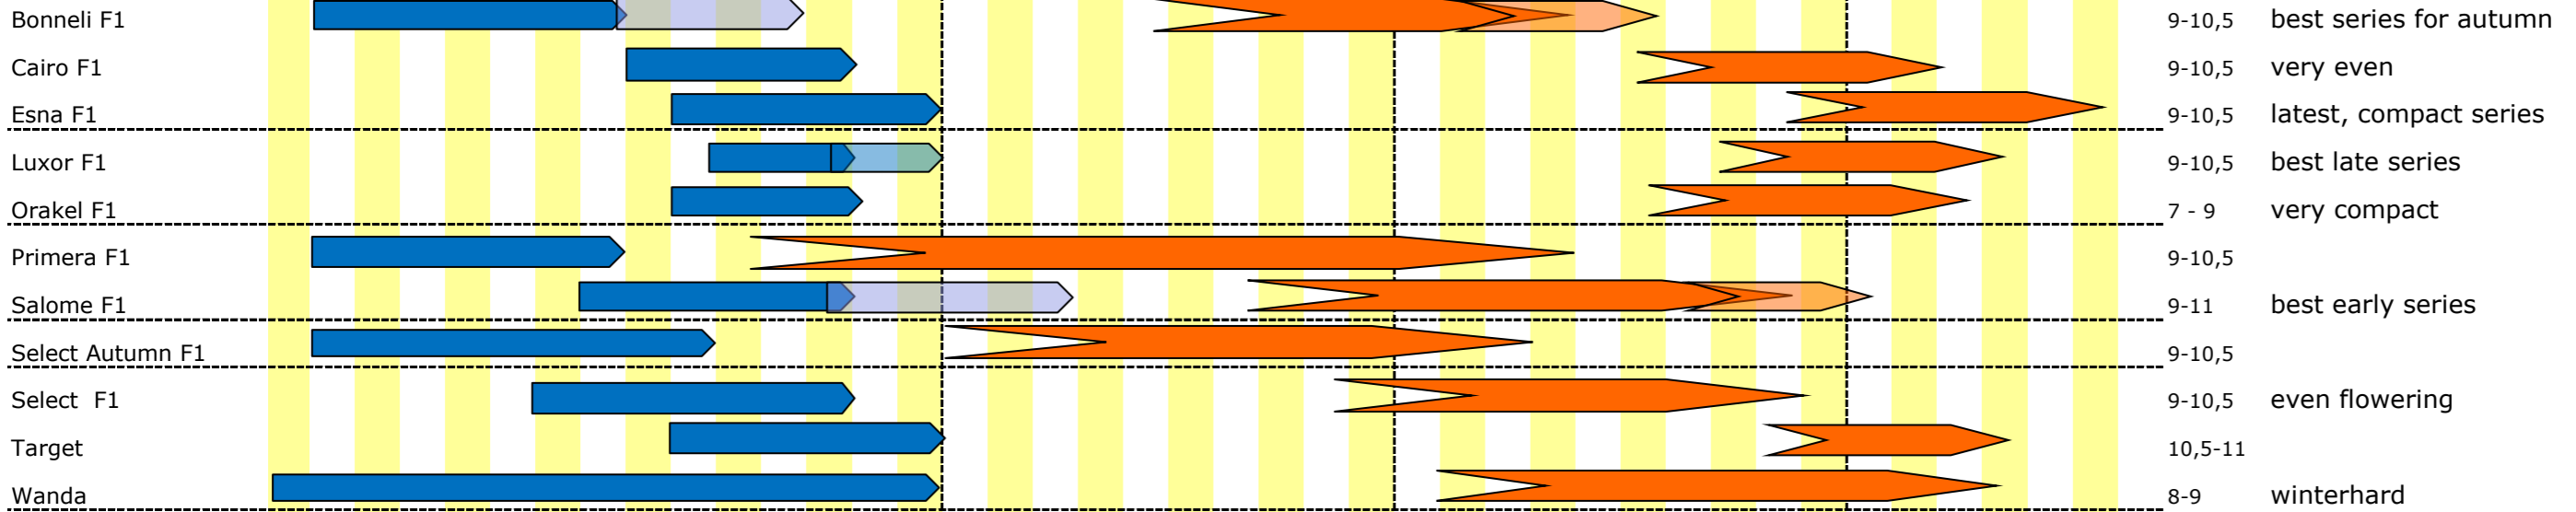

PRIMULA series

potting date

flowering time

pot

remarks

26 27 28 29 30 31 32 33 34 35 36 37 38 39 40 41 42 43 44 45 46 47 48 49 50 51 52 1 2 3 4 5 6 7 8 9 10 11 12 13 14 15 cm

compact series

series - habit medium